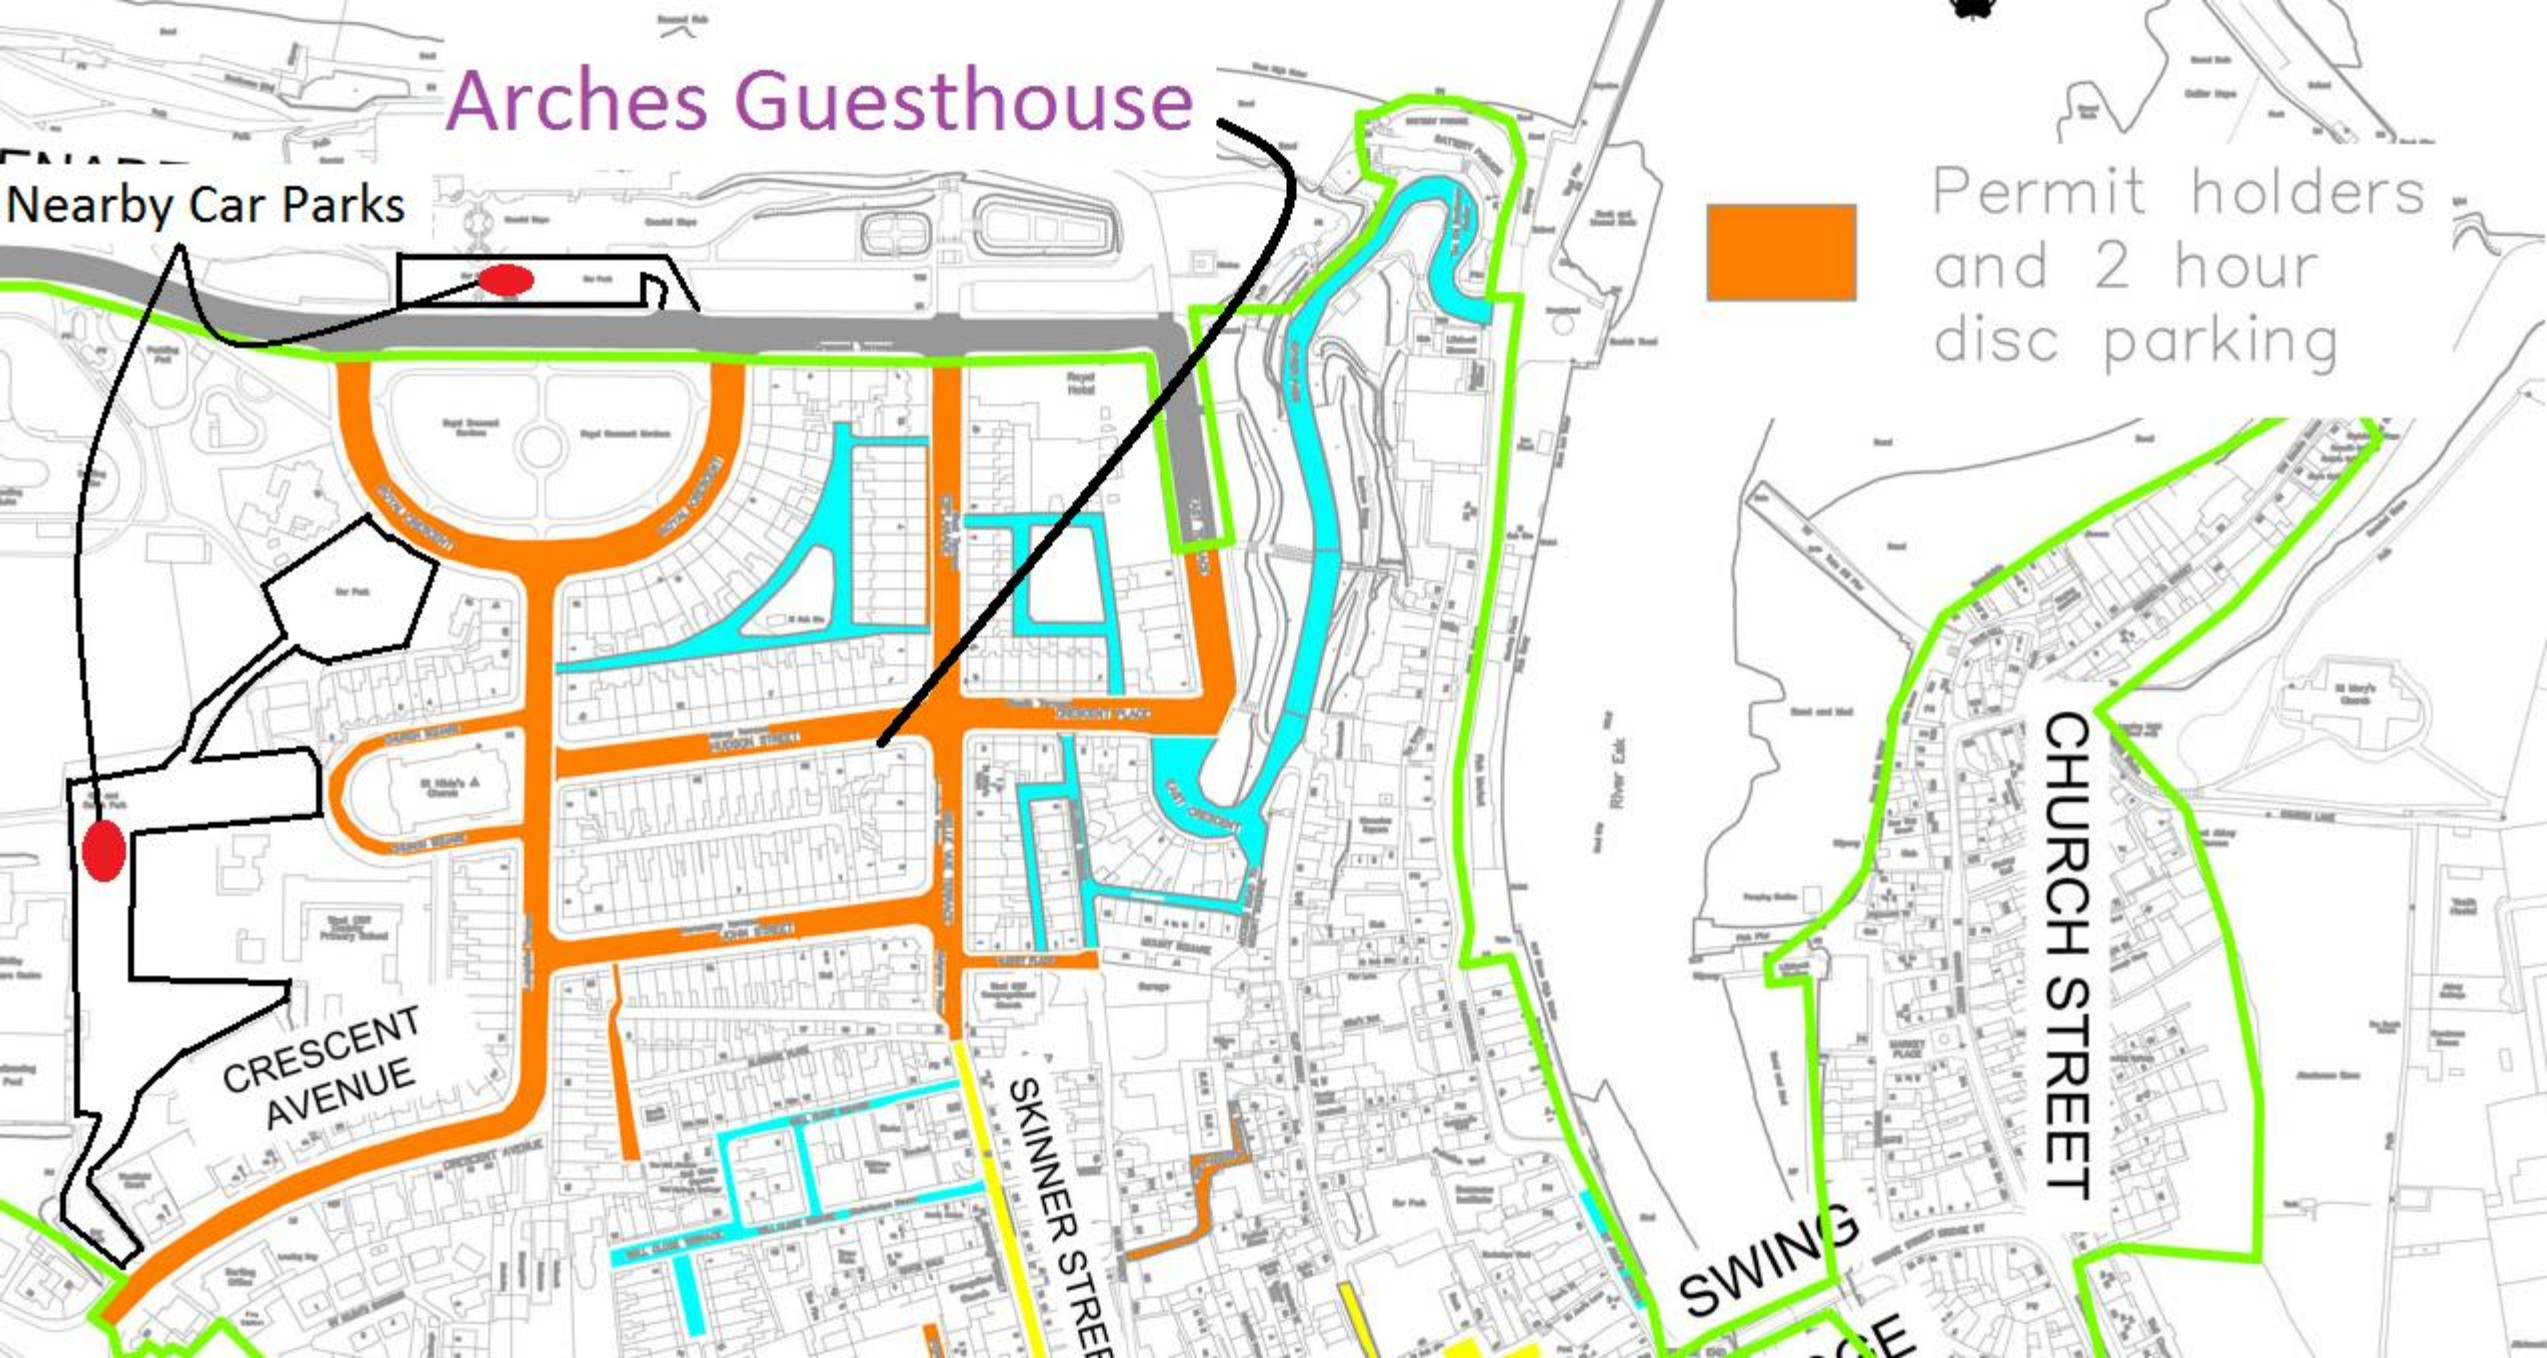

# Arches Guesthouse

Nearby Car Parks

Permit holders  
and 2 hour  
disc parking

CRESCENT AVENUE

SKINNER STREET

SWING

CHURCH STREET